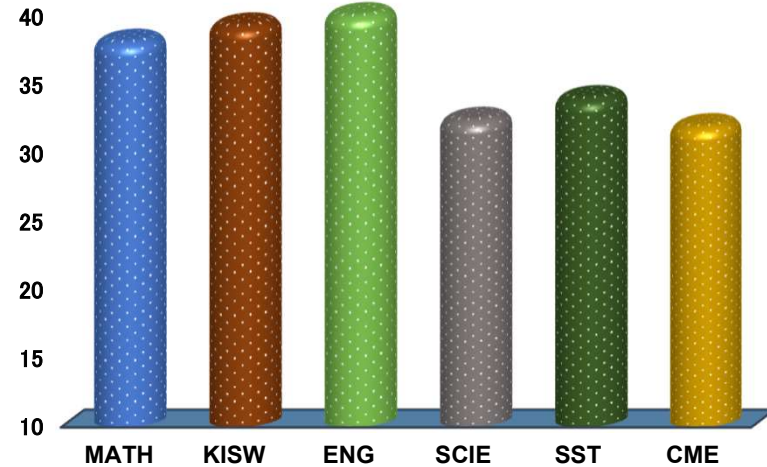

PADRE CORADO

REGION: DODOMA

SCHOOL AVERAGE

36.0

DISTRICT: DODOMA(M)

SUBJECT AND GRADE PERFORMANCE ANALYSIS

SUBJECT RANKING

ENGLISH	40.2	80%	1
KISWAHILI	39.3	79%	2
MATHEMATICS	38.1	76%	3
SOCIAL STUDIES	34.0	68%	4
SCIENCE	32.4	65%	5
CIVIC AND MORAL EDUCATION	31.9	64%	6

SUBJECT GRADE ANALYSIS

SUBJECT/GRADE	A	B	C	D	F
MATHEMATICS	13	11	3	1	0
KISWAHILI	10	17	1	0	0
ENGLISH	13	14	1	0	0
SCIENCE	3	13	10	2	0
SOCIAL STUDIES	4	16	6	1	0
CIVIC AND MORAL	3	12	9	4	0

OVERALL GRADE ANALYSIS

A	7	28	9%
B	18		22%
C	3		4%
D	0		0%
F	0		0%

CHART SUBJECT ANALYSIS

BOYS VS GIRLS PERFORMANCE

	SAT		SAT	28
	11		17	
	36%		36%	

REGISTERED	28	100%
SEATED	28	100%
ABSENTEES	0	0%
PASSED	28	100%
FAILED	0	0%